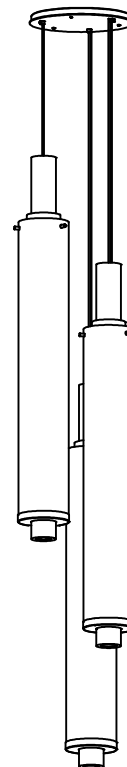

Cluster
Consult factory for options