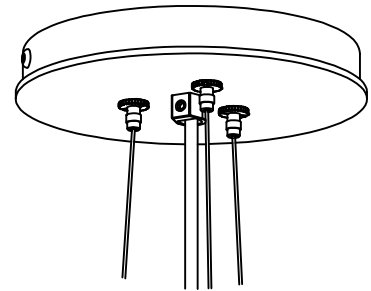

Example fixture number:
1575 - P - 62 - L - X - 30 - 2 - ID - X - S - AA - SW - 26 - CE - X - CC

Gran Fuse

PENDANT

A suspended luminaire for large scale spaces, the Gran Fuse has multiple performance options and a classic form. Evenly illuminated shade surface provides 360 degrees of light. Available with general and downlight options.

Size	
38	38.2" [971mm]
43	42.7" [1,086mm]
50	50.2" [1,276mm]
55	54.7" [1,390mm]
62	62.2" [1,581mm]
67	66.7" [1,695mm]
Custom	

* Single canopy with multiple fixtures suspension available
* General illumination with accent downlight available

Gran Fuse

PENDANT

SPECIFICATION SHEET

Gran Fuse

INSTALLATION TYPE

General (ambient) lighting

Canopy Detail 5.9" [150mm] Diameter

Fixture mounts directly to
4" octagon box - supplied
and installed by others

Cluster
Consult factory for options

Gran Fuse

PENDANT

SPECIFICATION SHEET

Gran Fuse

General (ambient) lighting with accent downlight

Canopy Detail
5.9" [150mm] Diameter

Fixture mounts directly to 4" octagon box - supplied and installed by others