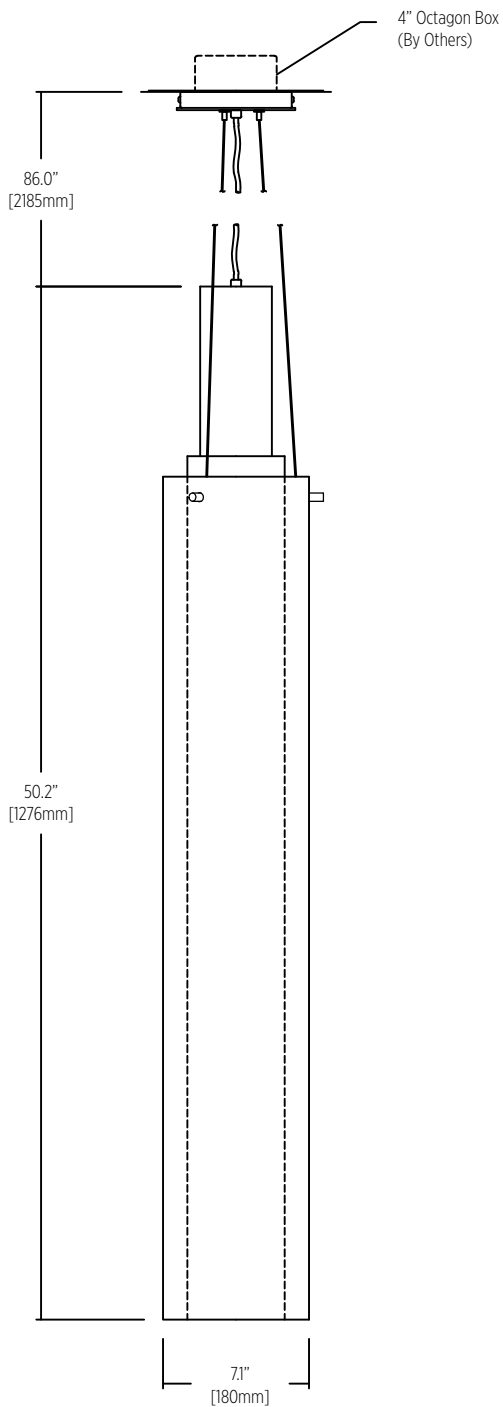

X - No Downlight

Power Cable⁷
CC Clear insulated cable (standard)
WC White cable
BC Black cable

Notes
1 Nominal lumens value specified
2 Linear LED board, constant voltage 24 Volt
3 Downlight LED module, constant current 18 Volt 500 mA - 8.4 W, 700 mA - 12.6 W
4 90+ CRI standard
5 Canopy finish matches housing
6 Single canopy with multiple fixtures suspension available on request
7 96" standard cable length

Size	
38	38.2" [971mm]
43	42.7" [1,086mm]
50	50.2" [1,276mm]
55	54.7" [1,390mm]
62	62.2" [1,581mm]
67	66.7" [1,695mm]
Custom	

* Single canopy with multiple fixtures suspension available
* General illumination with accent downlight available

Gran Fuse

PENDANT

SPECIFICATION SHEET

Gran Fuse

INSTALLATION TYPE

General (ambient) lighting

Canopy Detail 5.9" [150mm] Diameter

Fixture mounts directly to
4" octagon box - supplied
and installed by others

Cluster
Consult factory for options

Gran Fuse

PENDANT

SPECIFICATION SHEET

Gran Fuse

General (ambient) lighting with accent downlight

Canopy Detail
5.9" [150mm] Diameter

Fixture mounts directly to 4" octagon box - supplied and installed by others