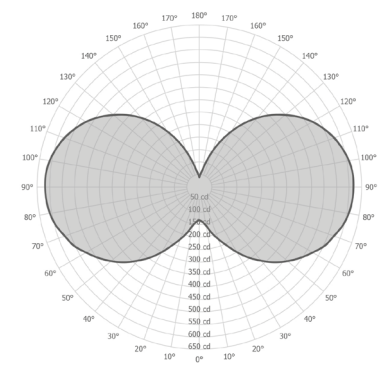

Gran Fuse

PENDANT

SPECIFICATION SHEET

Gran Fuse

Model 1575

Type
P Pendant

Size (general light only)
38 38.2" [971mm]
50 50.2" [1276mm]
62 62.2" [1581mm]
Custom

Size (general with downlight)
43 42.7" [1086mm]
55 54.7" [1390mm]
67 66.7" [1695mm]
Custom

Wattage^{1,2}

General light
38/43"
L 24W (3200lm)
50/55"
L 36W (4800lm)
62/67"
L 48W (6400lm)

Downlight³
M 8.4W (1310lm)
H 12.6W (1710lm)

X - No Downlight

Color Temp⁴
30 3000
35 3500
40 4000

Voltage
2 220/240 Volt

Driver(s)
RD Remote
ID Integral

Control - RD
S Non-dim
D010 0-10V
DALI DALI
X If integral driver is selected

Control - ID
S Non-dim
D010 0-10V
X If remote driver is selected

Diffuser
AA Clear acrylic
SW Satin opal acrylic

Finish⁵
12 Satin nickel
19 Painted anodized aluminum - RAL 9006 matte
21 Painted white - RAL 9010 matte
26 Painted black - RAL 9005 matte
22 Painted custom color

Mounting⁶
CE Center canopy

Downlight options
D Flush downlight
CL Extended cylinder light

X - No Downlight

Power Cable⁷
CC Clear insulated cable (standard)
WC White cable
BC Black cable

Notes
1 Nominal lumens value specified
2 Linear LED board, constant voltage 24 Volt
3 Downlight LED module, constant current 18 Volt 500 mA - 8.4 W, 700 mA - 12.6 W
4 90+ CRI standard
5 Canopy finish matches housing
6 Single canopy with multiple fixtures suspension available on request
7 96" standard cable length

Example fixture number:
1575 - P - 62 - L - X - 30 - 2 - ID - X - S - AA - SW - 26 - CE - X - CC