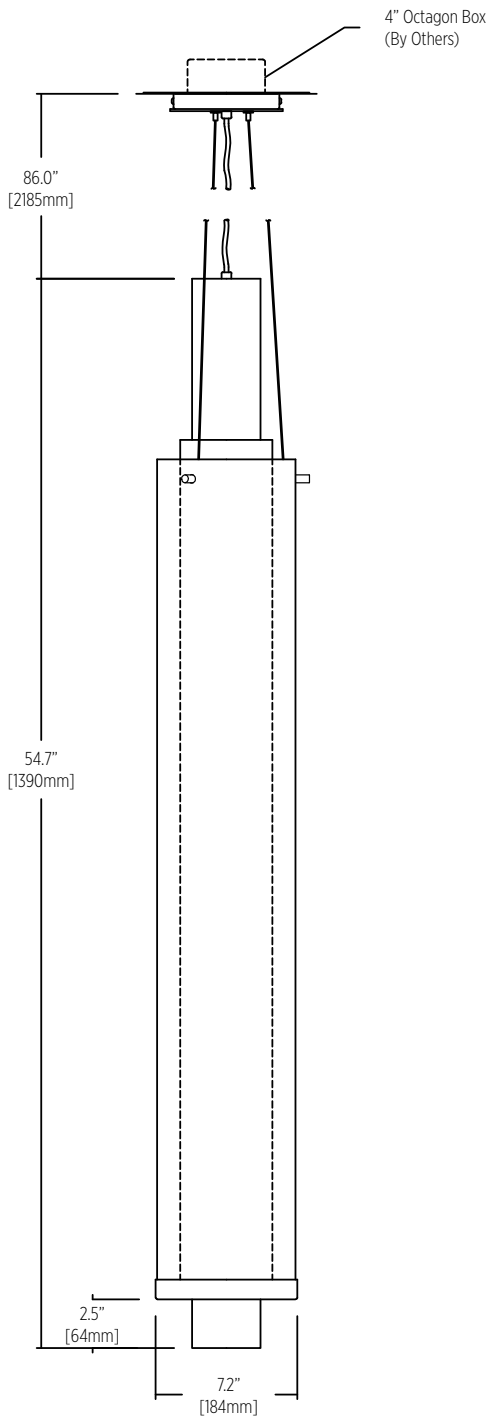

X - No Downlight

Power Cable⁷
CC Clear insulated cable (standard)
WC White cable
BC Black cable

Notes
1 Nominal lumens value specified
2 Linear LED board, constant voltage 24 Volt
3 Downlight LED module, constant current 18 Volt 500 mA - 8.4 W, 700 mA - 12.6 W
4 90+ CRI standard
5 Canopy finish matches housing
6 Single canopy with multiple fixtures suspension available on request
7 96" standard cable length

Size	
38	38.2" [971mm]
43	42.7" [1,086mm]
50	50.2" [1,276mm]
55	54.7" [1,390mm]
62	62.2" [1,581mm]
67	66.7" [1,695mm]
Custom	

* Single canopy with multiple fixtures suspension available
* General illumination with accent downlight available

Gran Fuse

PENDANT

SPECIFICATION SHEET

Gran Fuse

INSTALLATION TYPE

General (ambient) lighting

Canopy Detail 5.9" [150mm] Diameter

Fixture mounts directly to
4" octagon box - supplied
and installed by others

Cluster
Consult factory for options

Gran Fuse

PENDANT

SPECIFICATION SHEET

Gran Fuse

General (ambient) lighting with accent downlight

Canopy Detail
5.9" [150mm] Diameter

Fixture mounts directly to 4" octagon box - supplied and installed by others