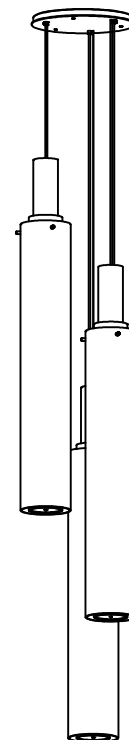

Cluster
Consult factory for options