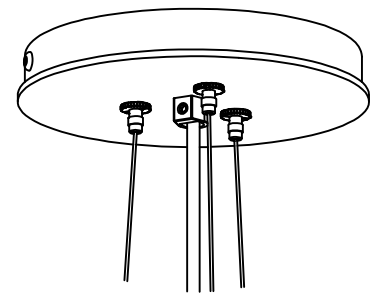

Example fixture number:
1575 - P - 62 - L - X - 30 - 2 - ID - X - S - AA - SW - 26 - CE - X - CC

Gran Fuse

PENDANT

A suspended luminaire for large scale spaces, the Gran Fuse has multiple performance options and a classic form. Evenly illuminated shade surface provides 360 degrees of light. Available with general and downlight options.

Size	
38	38.2" [971mm]
43	42.7" [1,086mm]
50	50.2" [1,276mm]
55	54.7" [1,390mm]
62	62.2" [1,581mm]
67	66.7" [1,695mm]
Custom	

* Single canopy with multiple fixtures suspension available
* General illumination with accent downlight available

Gran Fuse

PENDANT

SPECIFICATION SHEET

Gran Fuse

INSTALLATION TYPE

General (ambient) lighting

Canopy Detail 5.9" [150mm] Diameter

Fixture mounts directly to
4" octagon box - supplied
and installed by others

Cluster
Consult factory for options

Gran Fuse

PENDANT

SPECIFICATION SHEET

Gran Fuse

General (ambient) lighting with accent downlight

Canopy Detail
5.9" [150mm] Diameter

Fixture mounts directly to 4" octagon box - supplied and installed by others