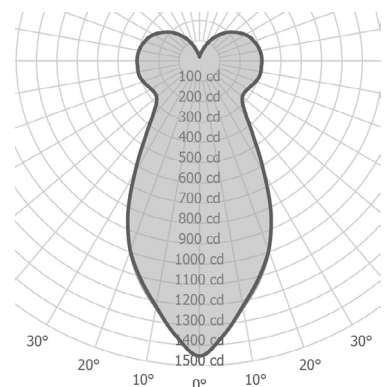

Gran Fuse

PENDANT

SPECIFICATION SHEET

Gran Fuse

Model 1575

Type
P Pendant

Size (general light only)
38 38.2" [971mm]
50 50.2" [1276mm]
62 62.2" [1581mm]
Custom

Size (general with downlight)
43 42.7" [1086mm]
55 54.7" [1390mm]
67 66.7" [1695mm]
Custom

Wattage^{1,2}

General light
38/43"
L 24W (3200lm)
50/55"
L 36W (4800lm)
62/67"
L 48W (6400lm)

Downlight³
M 8.4W (1310lm)
H 12.6W (1710lm)

X - No Downlight

Color Temp⁴
30 3000
35 3500
40 4000

Voltage
2 220/240 Volt

Driver(s)
RD Remote
ID Integral

Control - RD
S Non-dim
D010 0-10V
DALI DALI
X If integral driver is selected

Control - ID
S Non-dim
D010 0-10V
X If remote driver is selected

Diffuser
AA Clear acrylic
SW Satin opal acrylic

Finish⁵
12 Satin nickel
19 Painted anodized aluminum - RAL 9006 matte
21 Painted white - RAL 9010 matte
26 Painted black - RAL 9005 matte
22 Painted custom color

Mounting⁶
CE Center canopy

Downlight options
D Flush downlight
CL Extended cylinder light

X - No Downlight

Power Cable⁷
CC Clear insulated cable (standard)
WC White cable
BC Black cable

Notes
1 Nominal lumens value specified
2 Linear LED board, constant voltage 24 Volt
3 Downlight LED module, constant current 18 Volt 500 mA - 8.4 W, 700 mA - 12.6 W
4 90+ CRI standard
5 Canopy finish matches housing
6 Single canopy with multiple fixtures suspension available on request
7 96" standard cable length

Example fixture number:
1575 - P - 62 - L - X - 30 - 2 - ID - X - S - AA - SW - 26 - CE - X - CC